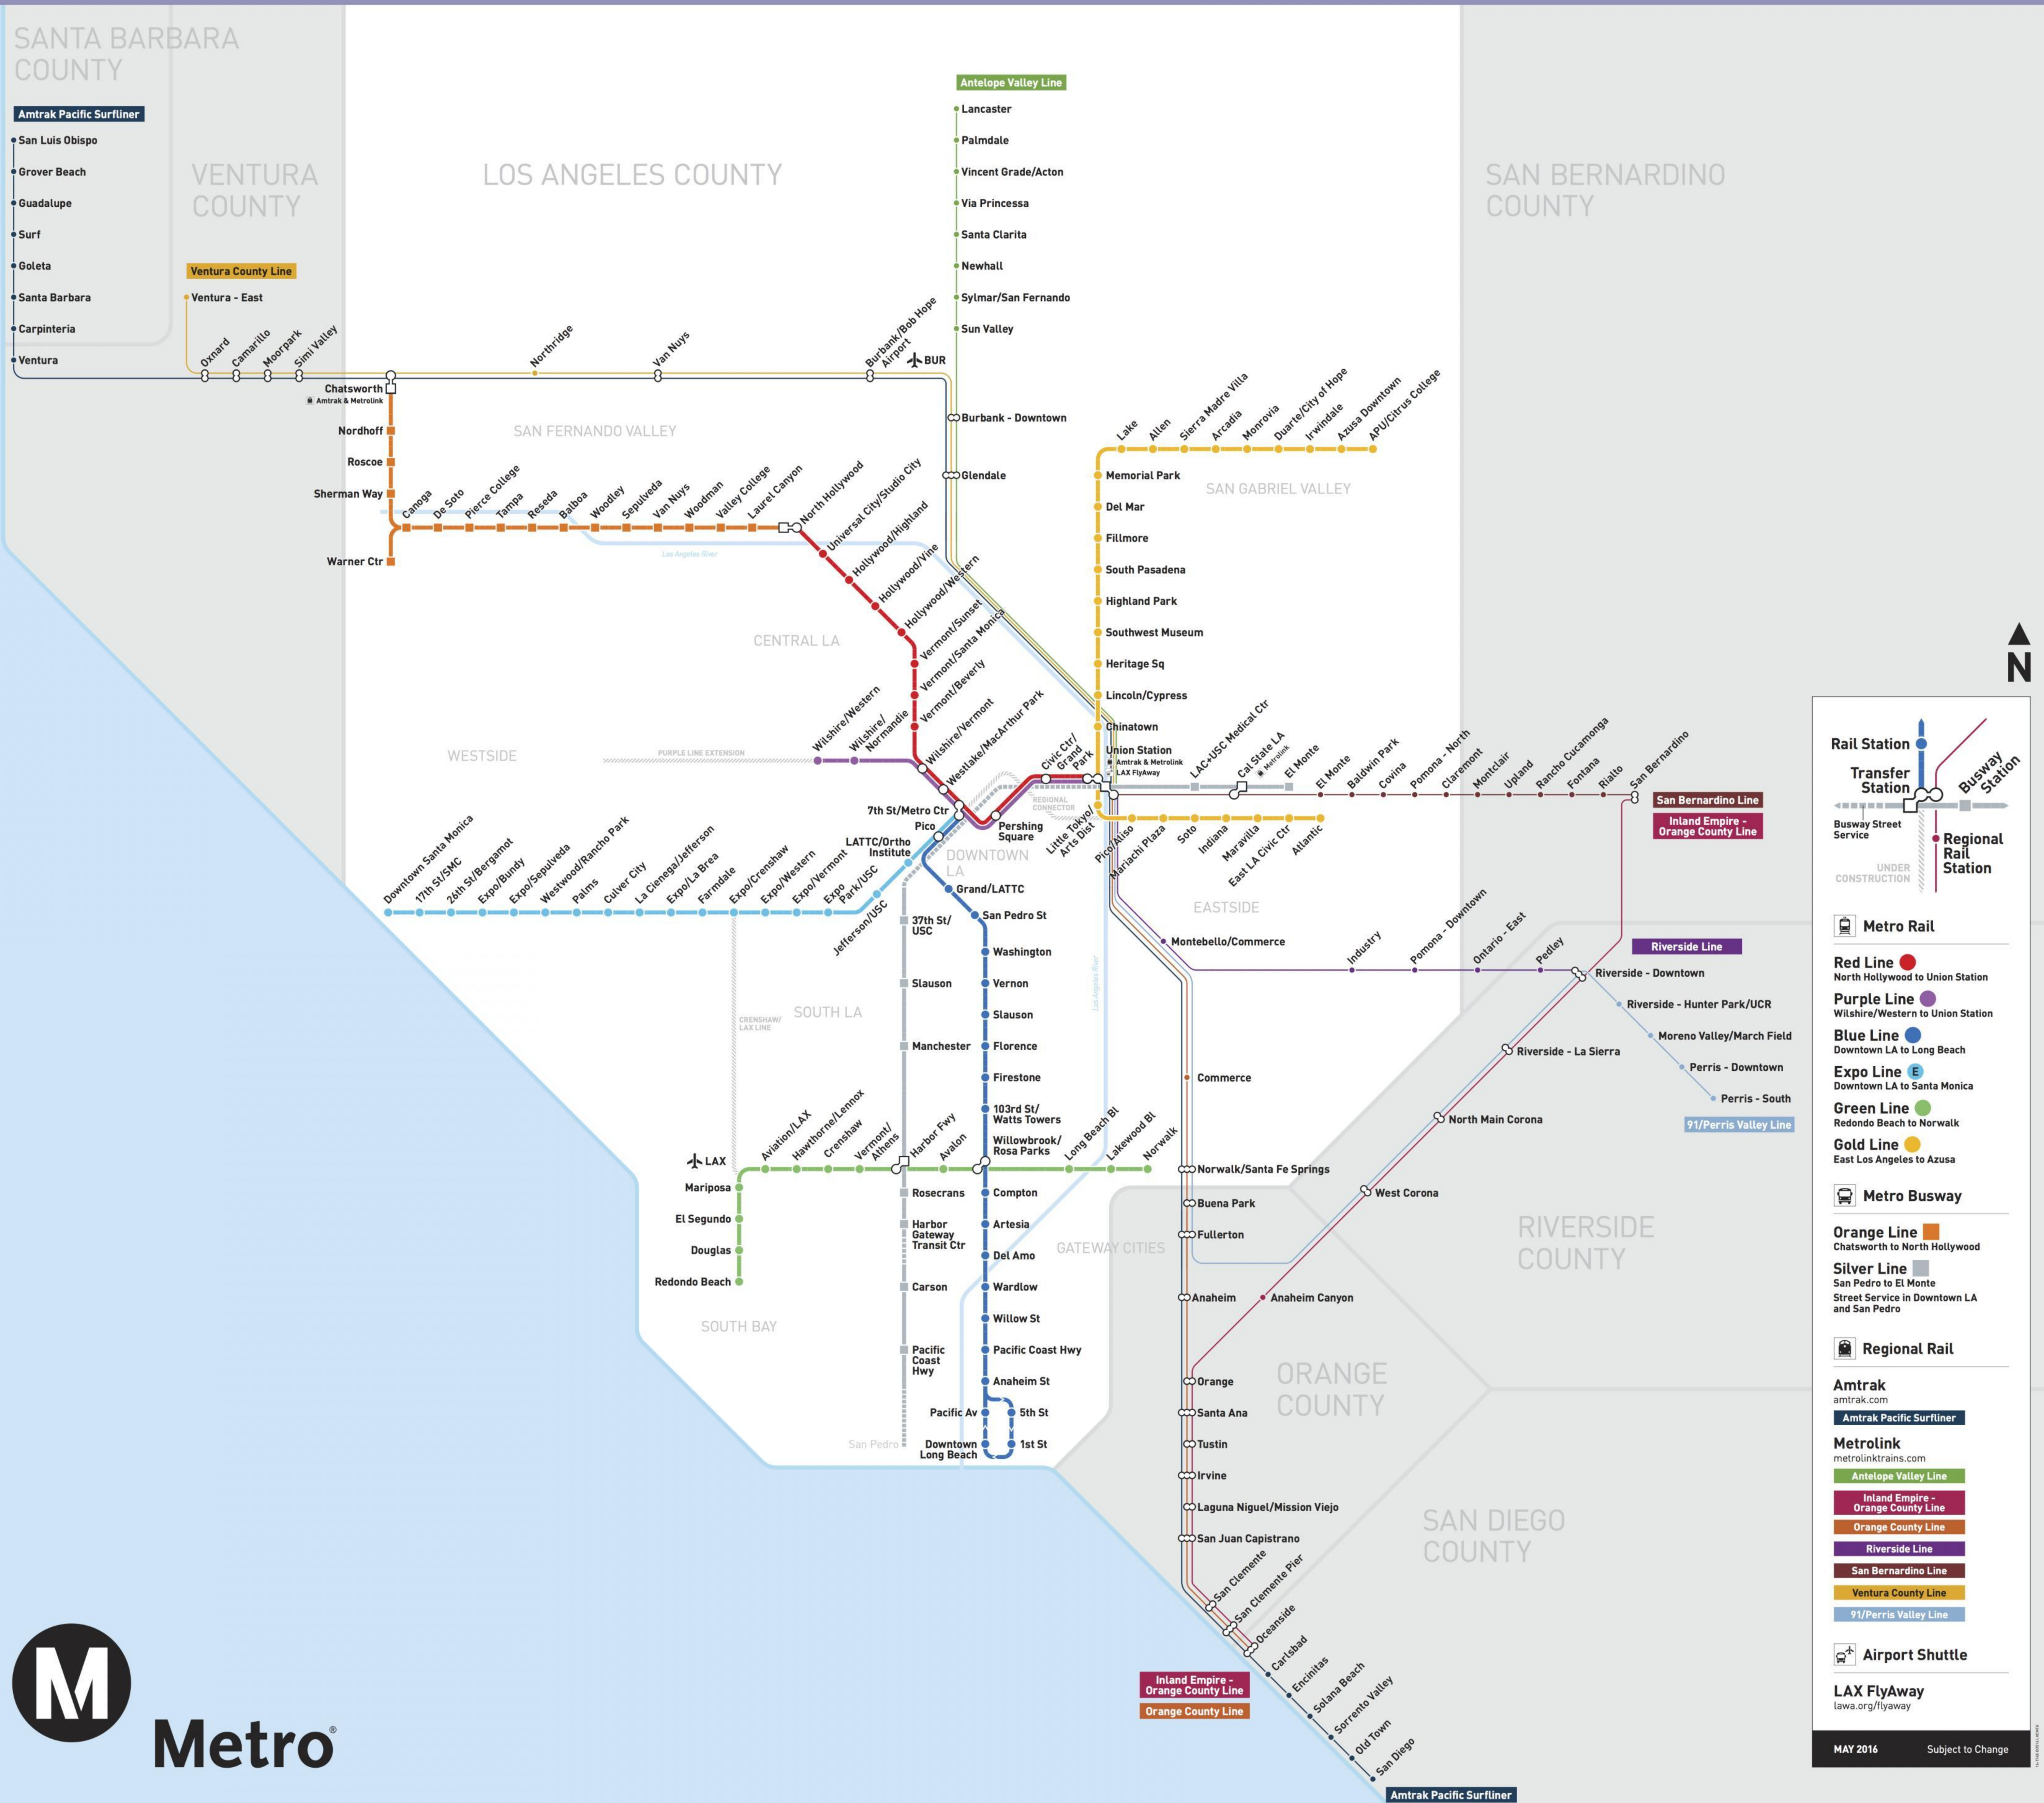

Metro & Regional Rail

metro.net
amtrak.com
metrolinktrains.com

Rail Station
Transfer Station
Busway Station

Busway Street Service

UNDER CONSTRUCTION

Metro Rail

- Red Line** ● North Hollywood to Union Station
- Purple Line** ● Wilshire/Western to Union Station
- Blue Line** ● Downtown LA to Long Beach
- Expo Line** ● Downtown LA to Santa Monica
- Green Line** ● Redondo Beach to Norwalk
- Gold Line** ● East Los Angeles to Azusa

Metro Busway

- Orange Line** ■ Chatsworth to North Hollywood
- Silver Line** ■ San Pedro to El Monte
- Street Service in Downtown LA and San Pedro

Regional Rail

Amtrak
amtrak.com
Amtrak Pacific Surfliner

Metrolink
metrolinktrains.com

- Antelope Valley Line
- Inland Empire - Orange County Line
- Orange County Line
- Riverside Line
- San Bernardino Line
- Ventura County Line
- 91/Perris Valley Line

Airport Shuttle

LAX FlyAway
lawa.org/flyaway

MAY 2016 Subject to Change