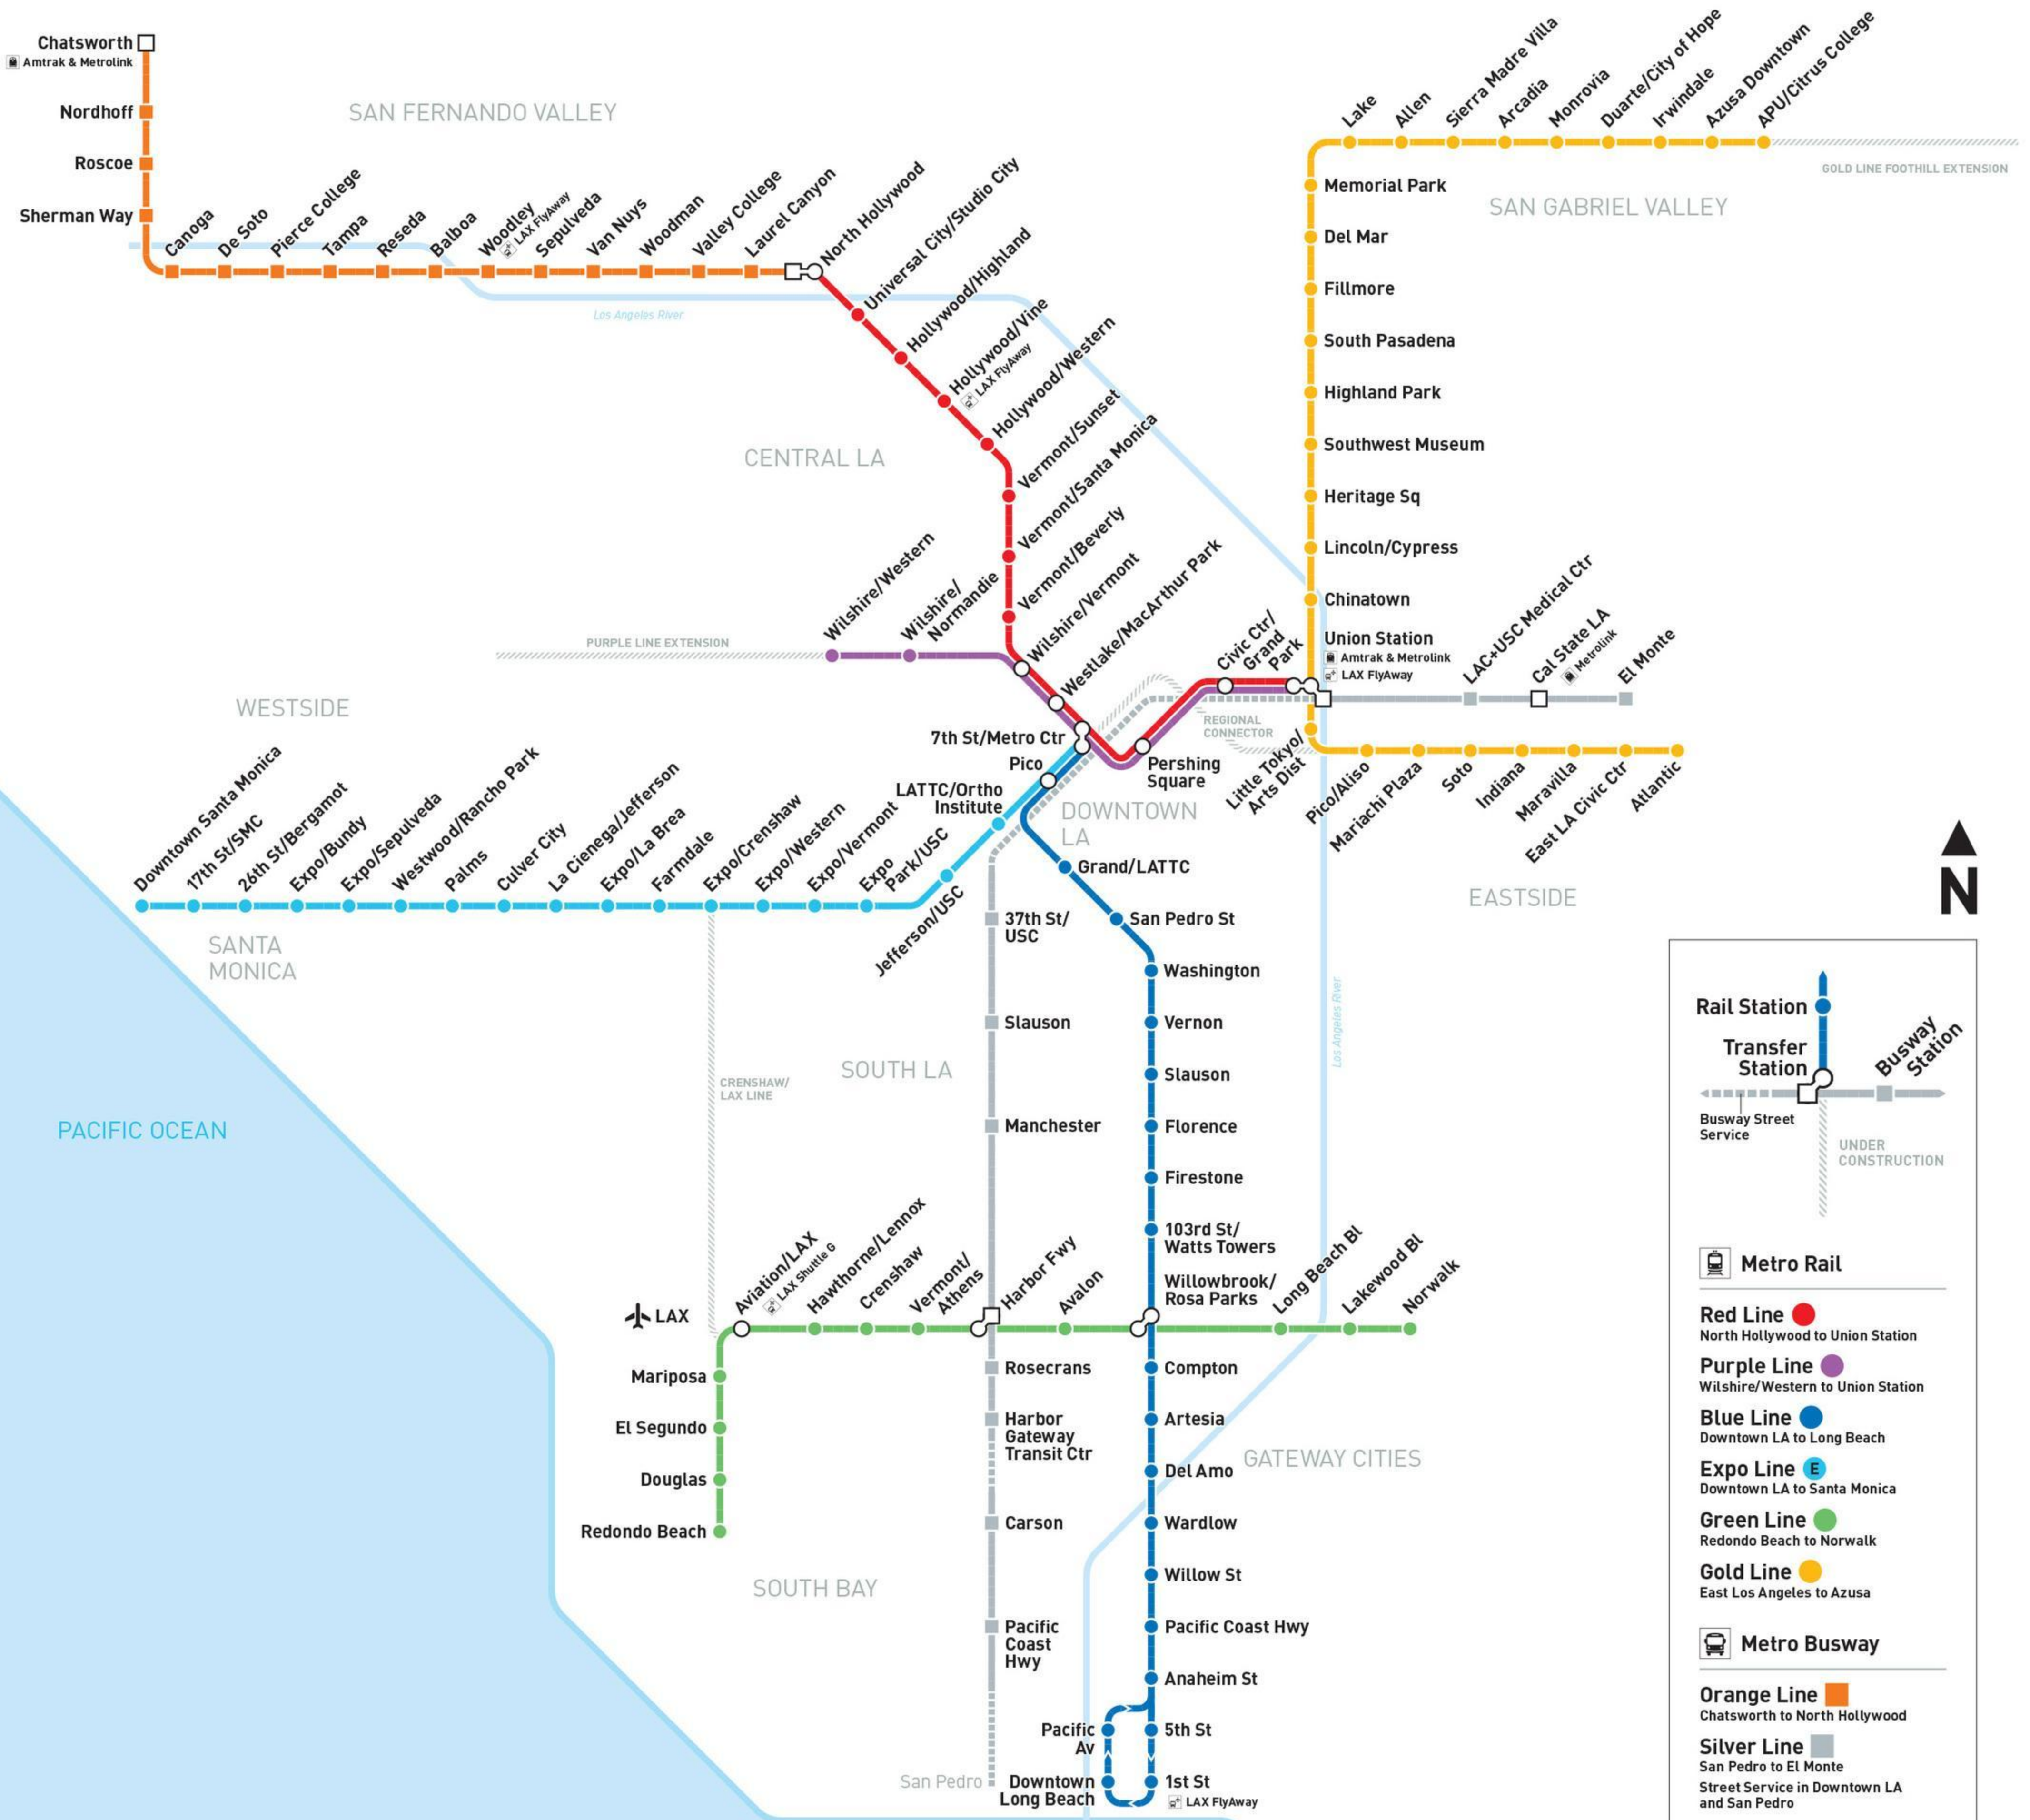

Metro Rail & Busway

Rail Station **Transfer Station** **Busway Station**

Busway Street Service UNDER CONSTRUCTION

Metro Rail

- Red Line** ● North Hollywood to Union Station
- Purple Line** ● Wilshire/Western to Union Station
- Blue Line** ● Downtown LA to Long Beach
- Expo Line** ● Downtown LA to Santa Monica
- Green Line** ● Redondo Beach to Norwalk
- Gold Line** ● East Los Angeles to Azusa

Metro Busway

- Orange Line** ■ Chatsworth to North Hollywood
- Silver Line** ■ San Pedro to El Monte

Regional Rail

- Amtrak**
amtrak.com
- Metrolink**
metrolinktrains.com
- Airport Shuttle**
- LAX FlyAway**
lawa.org/flyaway
- LAX Shuttle (free)**
lawa.org